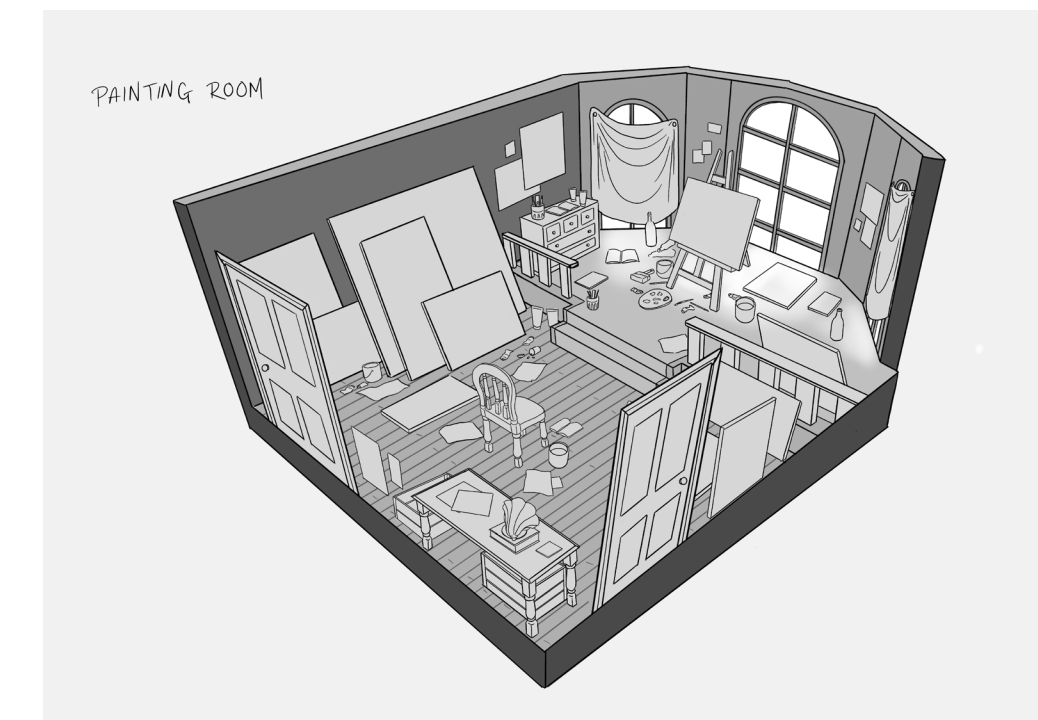

A digital illustration of a female elf with a tree-like headpiece, set against a dark green forest background. The elf has pale, textured skin, large pointed ears, and intense red eyes. Her headpiece is a complex structure of gnarled tree branches, adorned with vibrant pink and blue flowers, and several glowing golden mushrooms. She is shown from the chest up, with her hands clasped near her chin. The background is a dark, moody forest scene with soft green foliage.

Active Crime Scene is the opening level for the game 'The Sacrifice'. In this level the player must traverse and eclectic mansion, collecting clues about a sacrificial murder. The level is spread across three rooms; the library, the painting room, and the attic room.