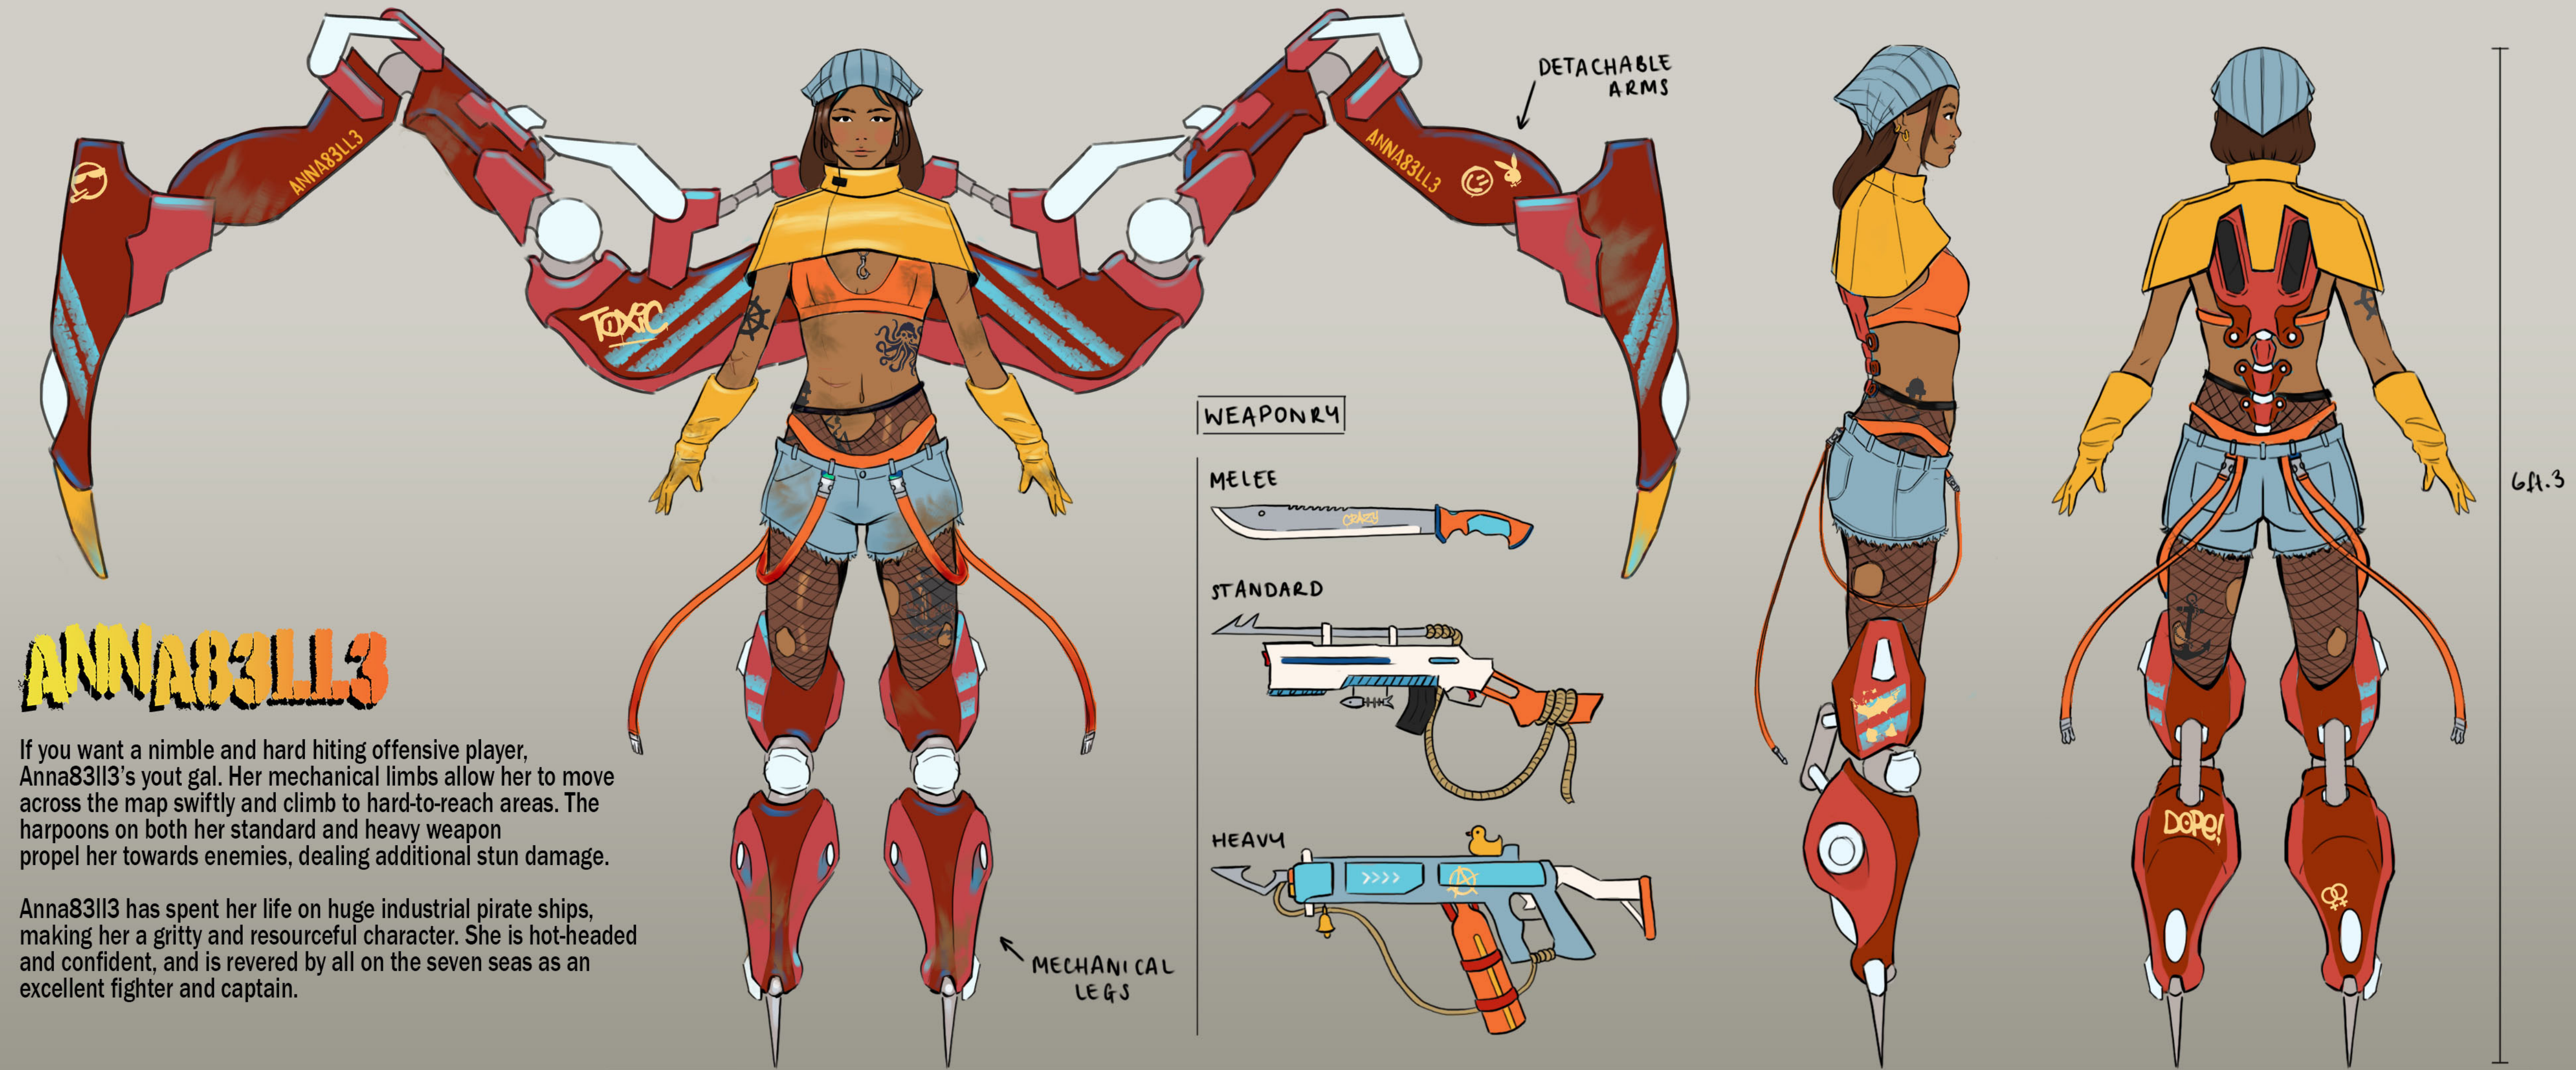

DELTA FORCE: TOTAL CARNAGE

ANNA83113

ANNA83113

If you want a nimble and hard hitting offensive player, Anna83113's your gal. Her mechanical limbs allow her to move across the map swiftly and climb to hard-to-reach areas. The harpoons on both her standard and heavy weapon propel her towards enemies, dealing additional stun damage.

Anna83113 has spent her life on huge industrial pirate ships, making her a gritty and resourceful character. She is hot-headed and confident, and is revered by all on the seven seas as an excellent fighter and captain.

Delta Force: Total Carnage is a battle royale action game inspired by games like Overwatch and Apex Legends. My main goal with this work was to create colourful and easily recognisable characters with class and function in mind.

ANNA83113