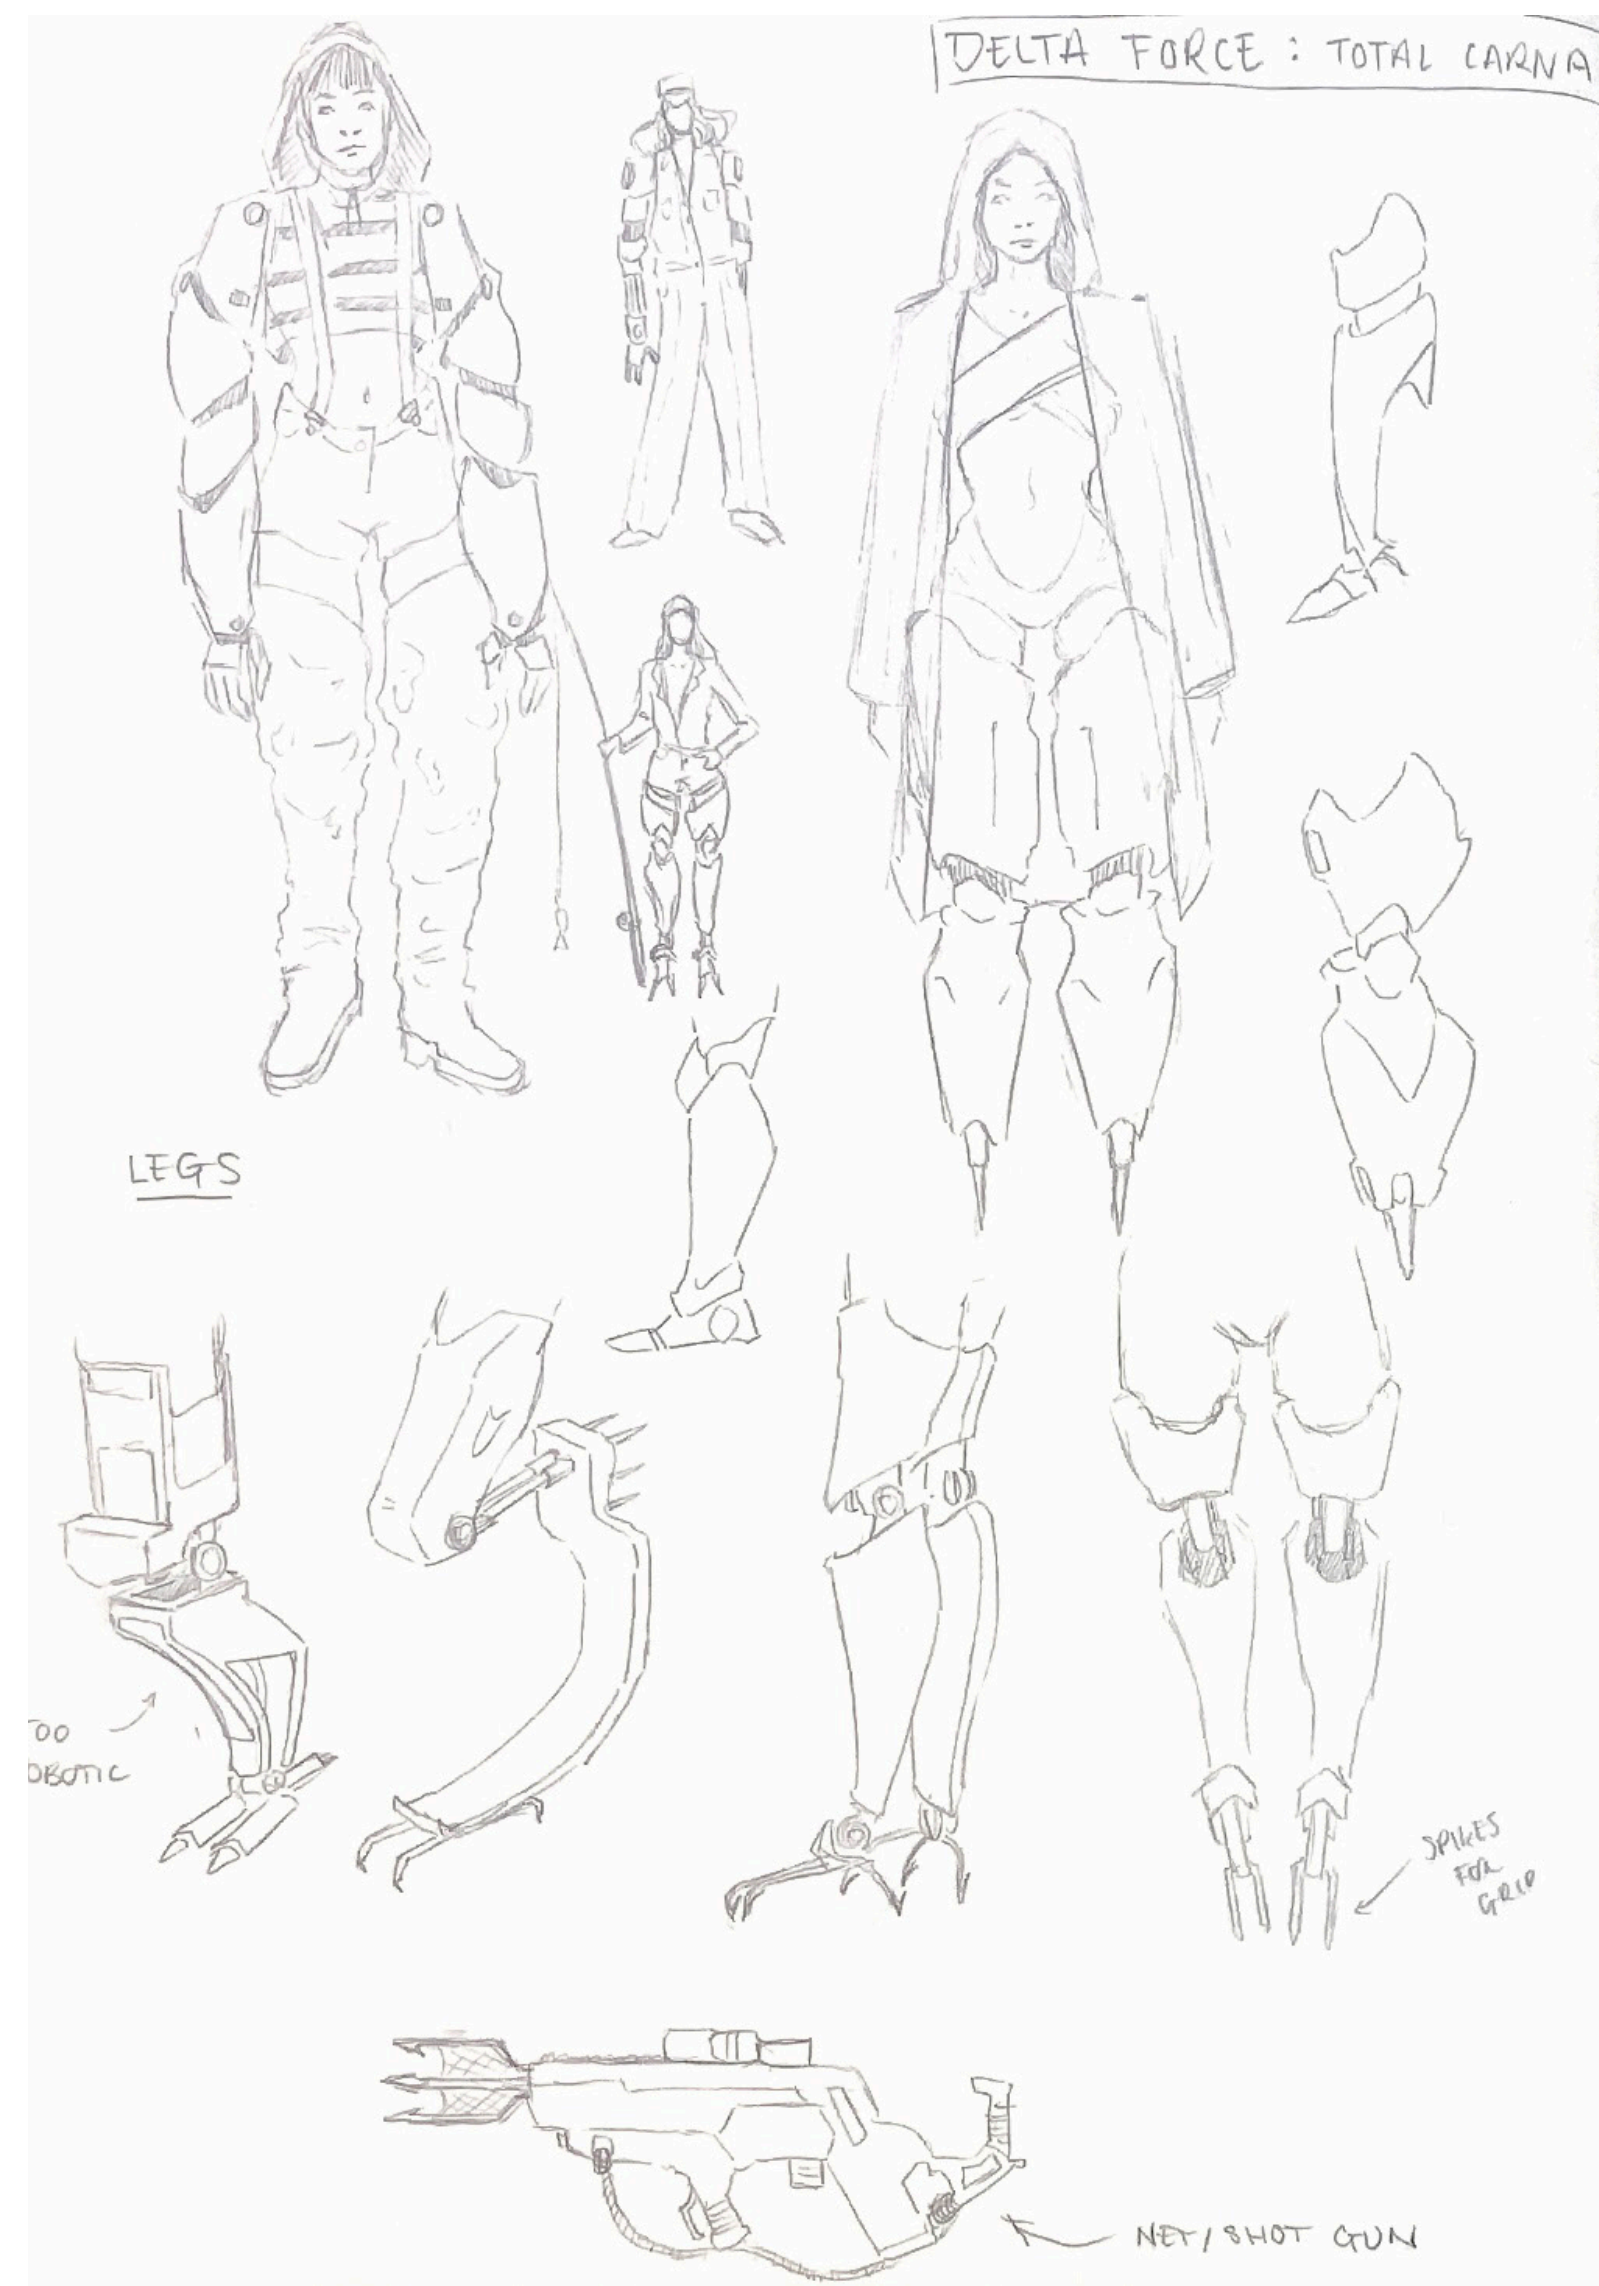

These are the initial sketches for the character of Anna83ll3. I was exploring character aesthetic, as well as balance, style and weaponry