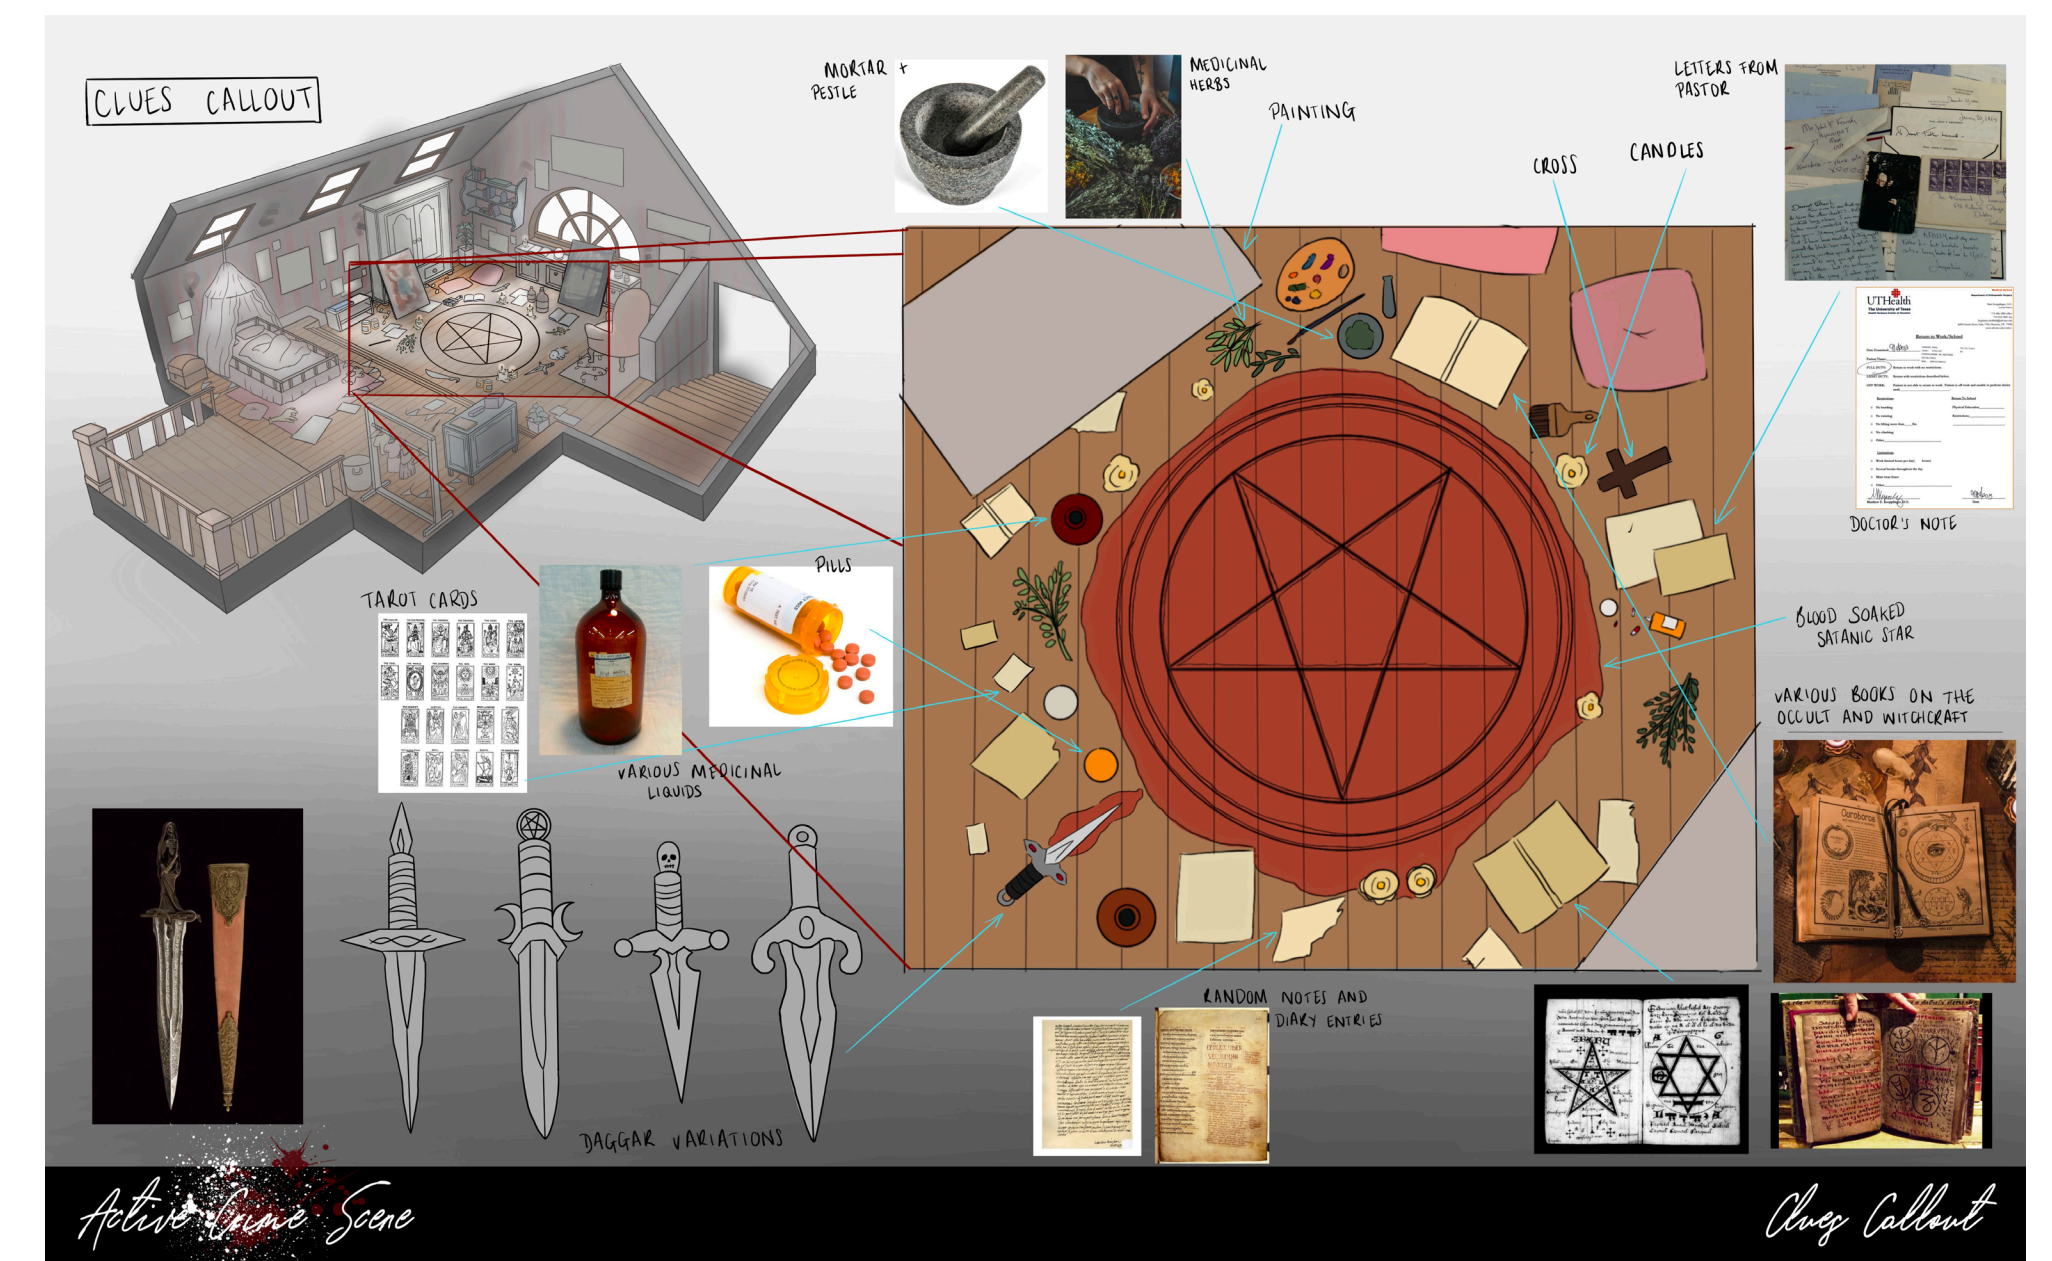

Active Crime Scene is the opening level for the game 'The Sacrifice'. In this level the player must traverse and eclectic mansion, collecting clues about a sacrificial murder. The level is spread across three rooms; the library, the painting room, and the attic room.

Active Crime Scene

Attic Room

These are concepts with various callouts for clues hidden throughout the level.

Active Crime Scene

Clue Callout Various Rooms

Active Crime Scene

Clue Callout

DELTA FORCE: TOTAL CARNAGE