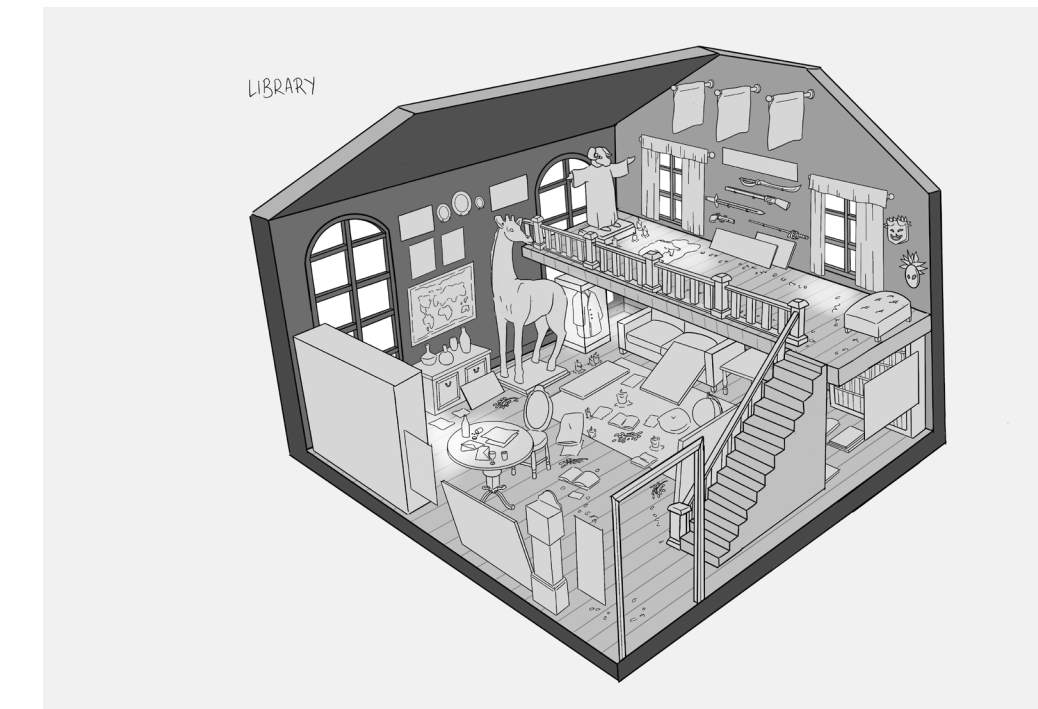

Active Crime Scene is the opening level for the game 'The Sacrifice'. In this level the player must traverse and eclectic mansion, collecting clues about a sacrificial murder. The level is spread across three rooms; the library, the painting room, and the attic room.