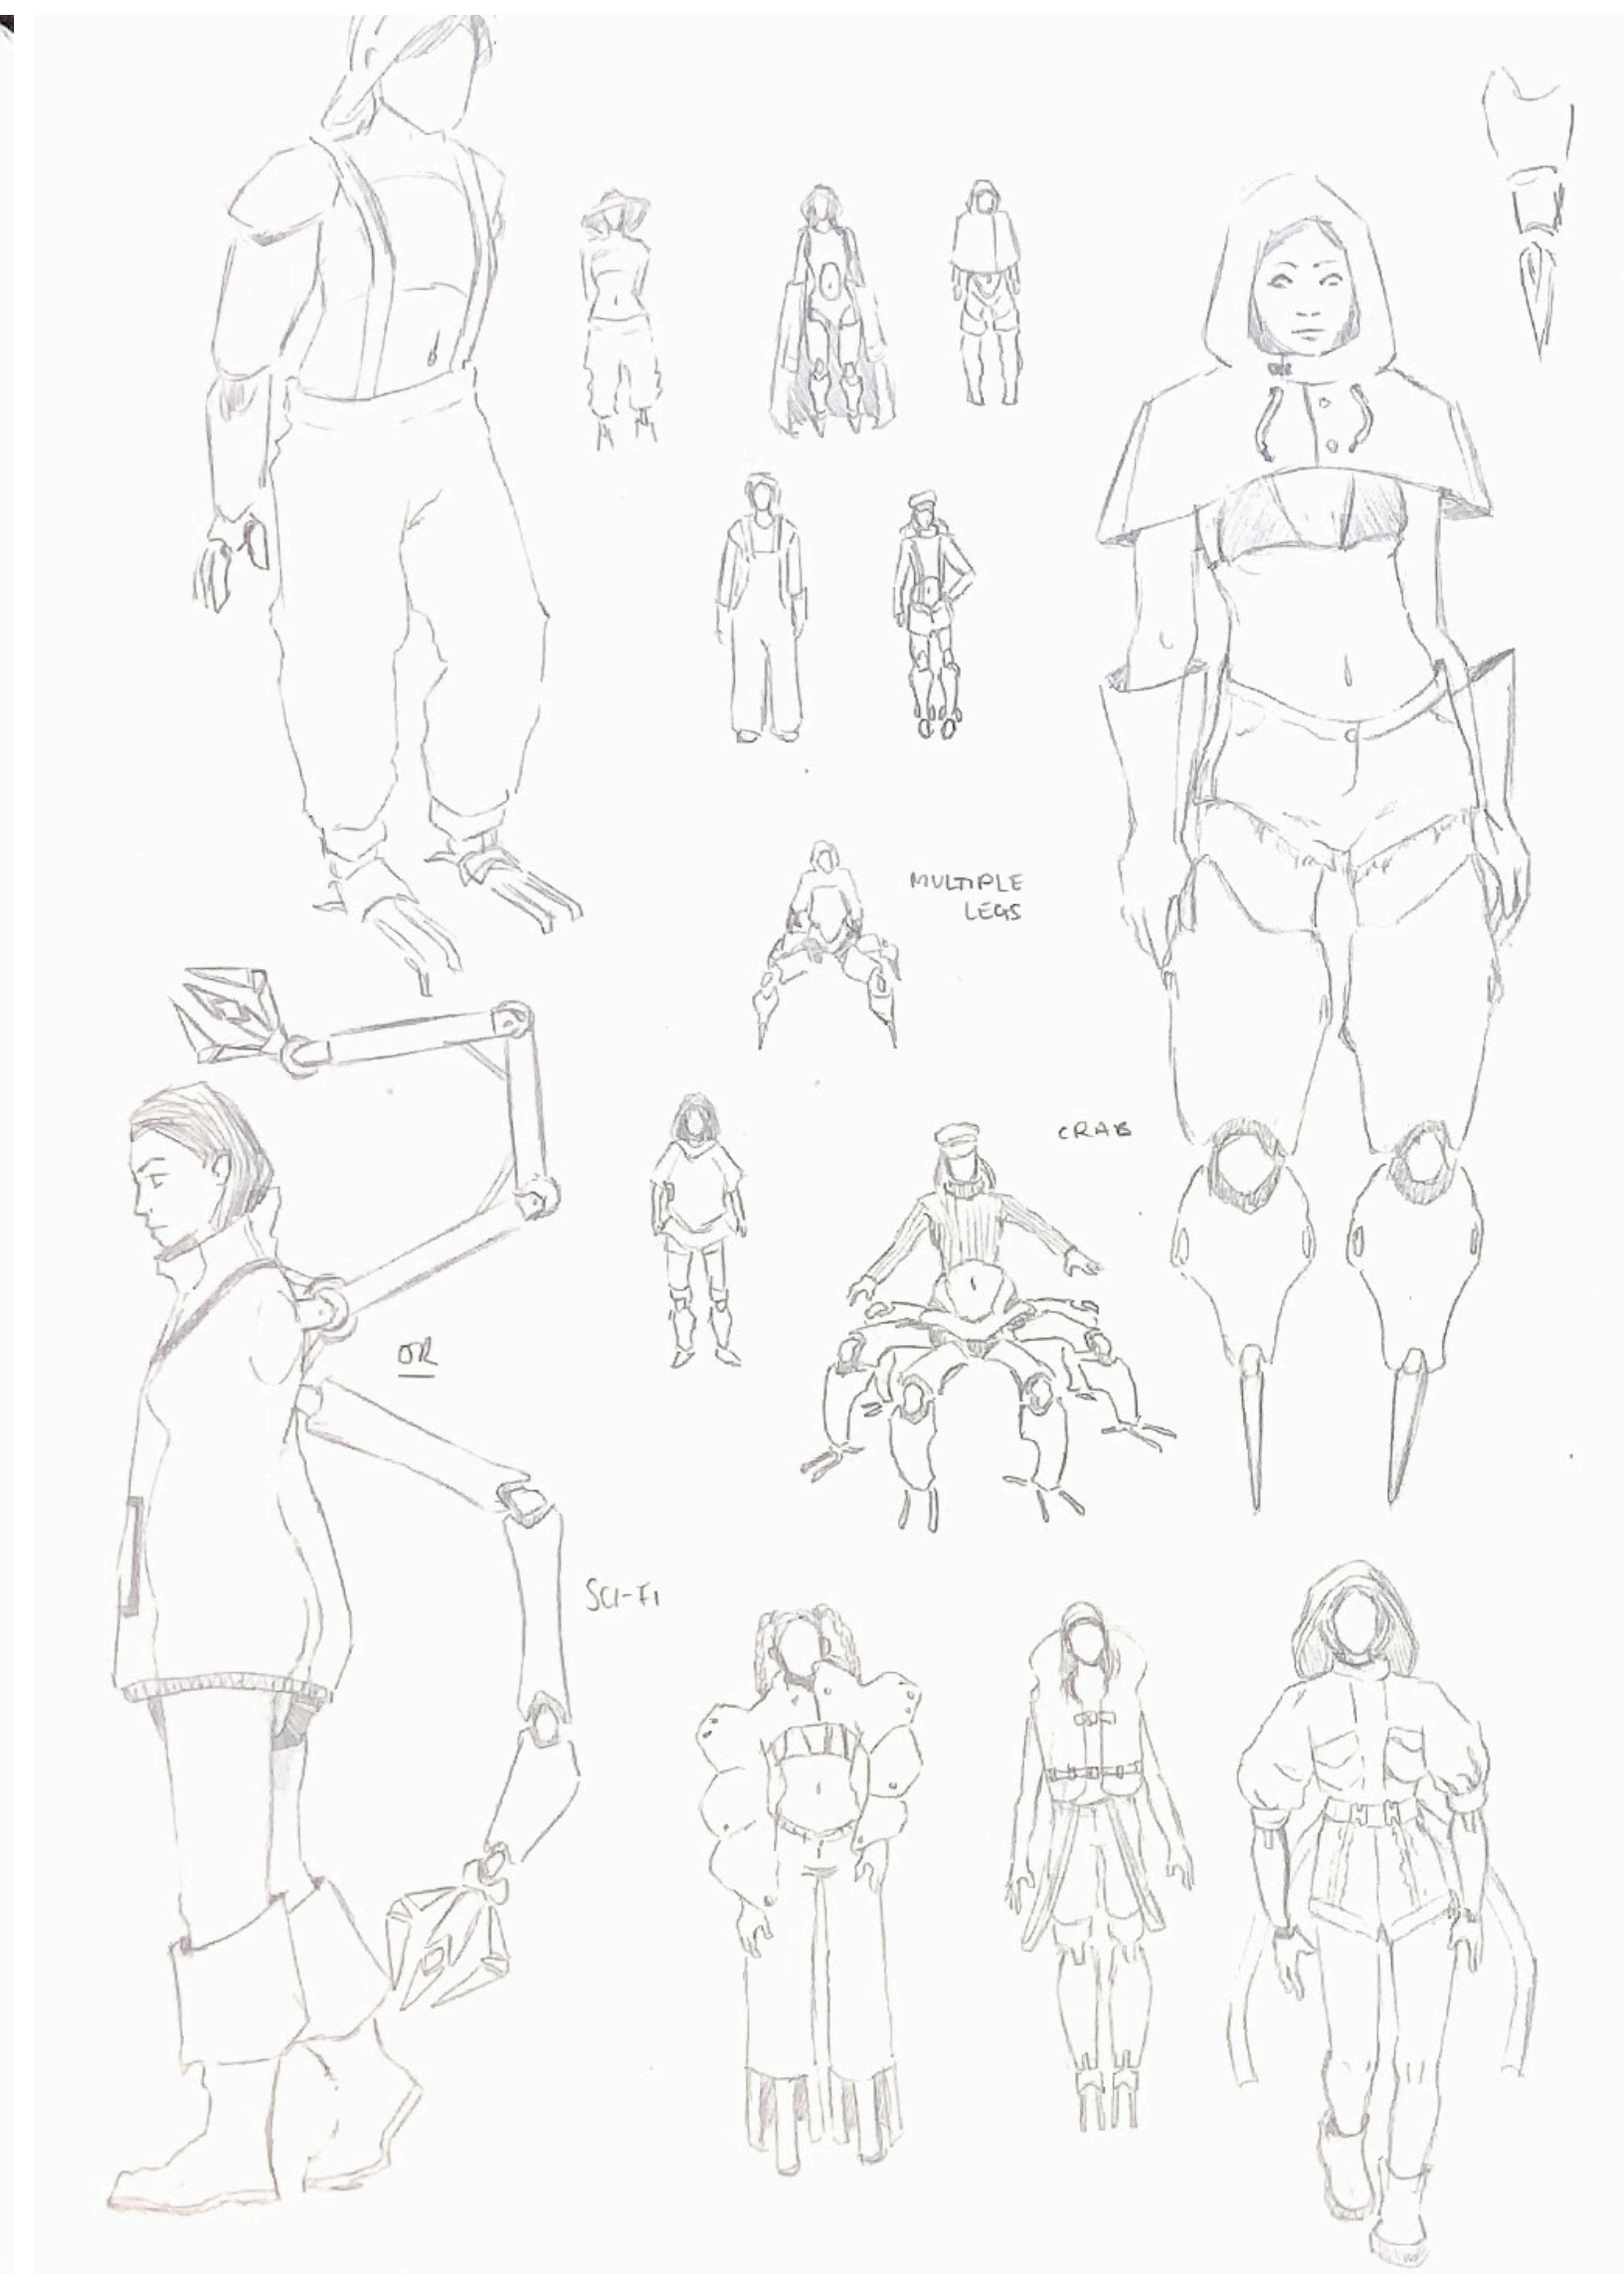

These are the initial sketches for the character of Anna83ll3. I was exploring character aesthetic, as well as balance, style and weaponry