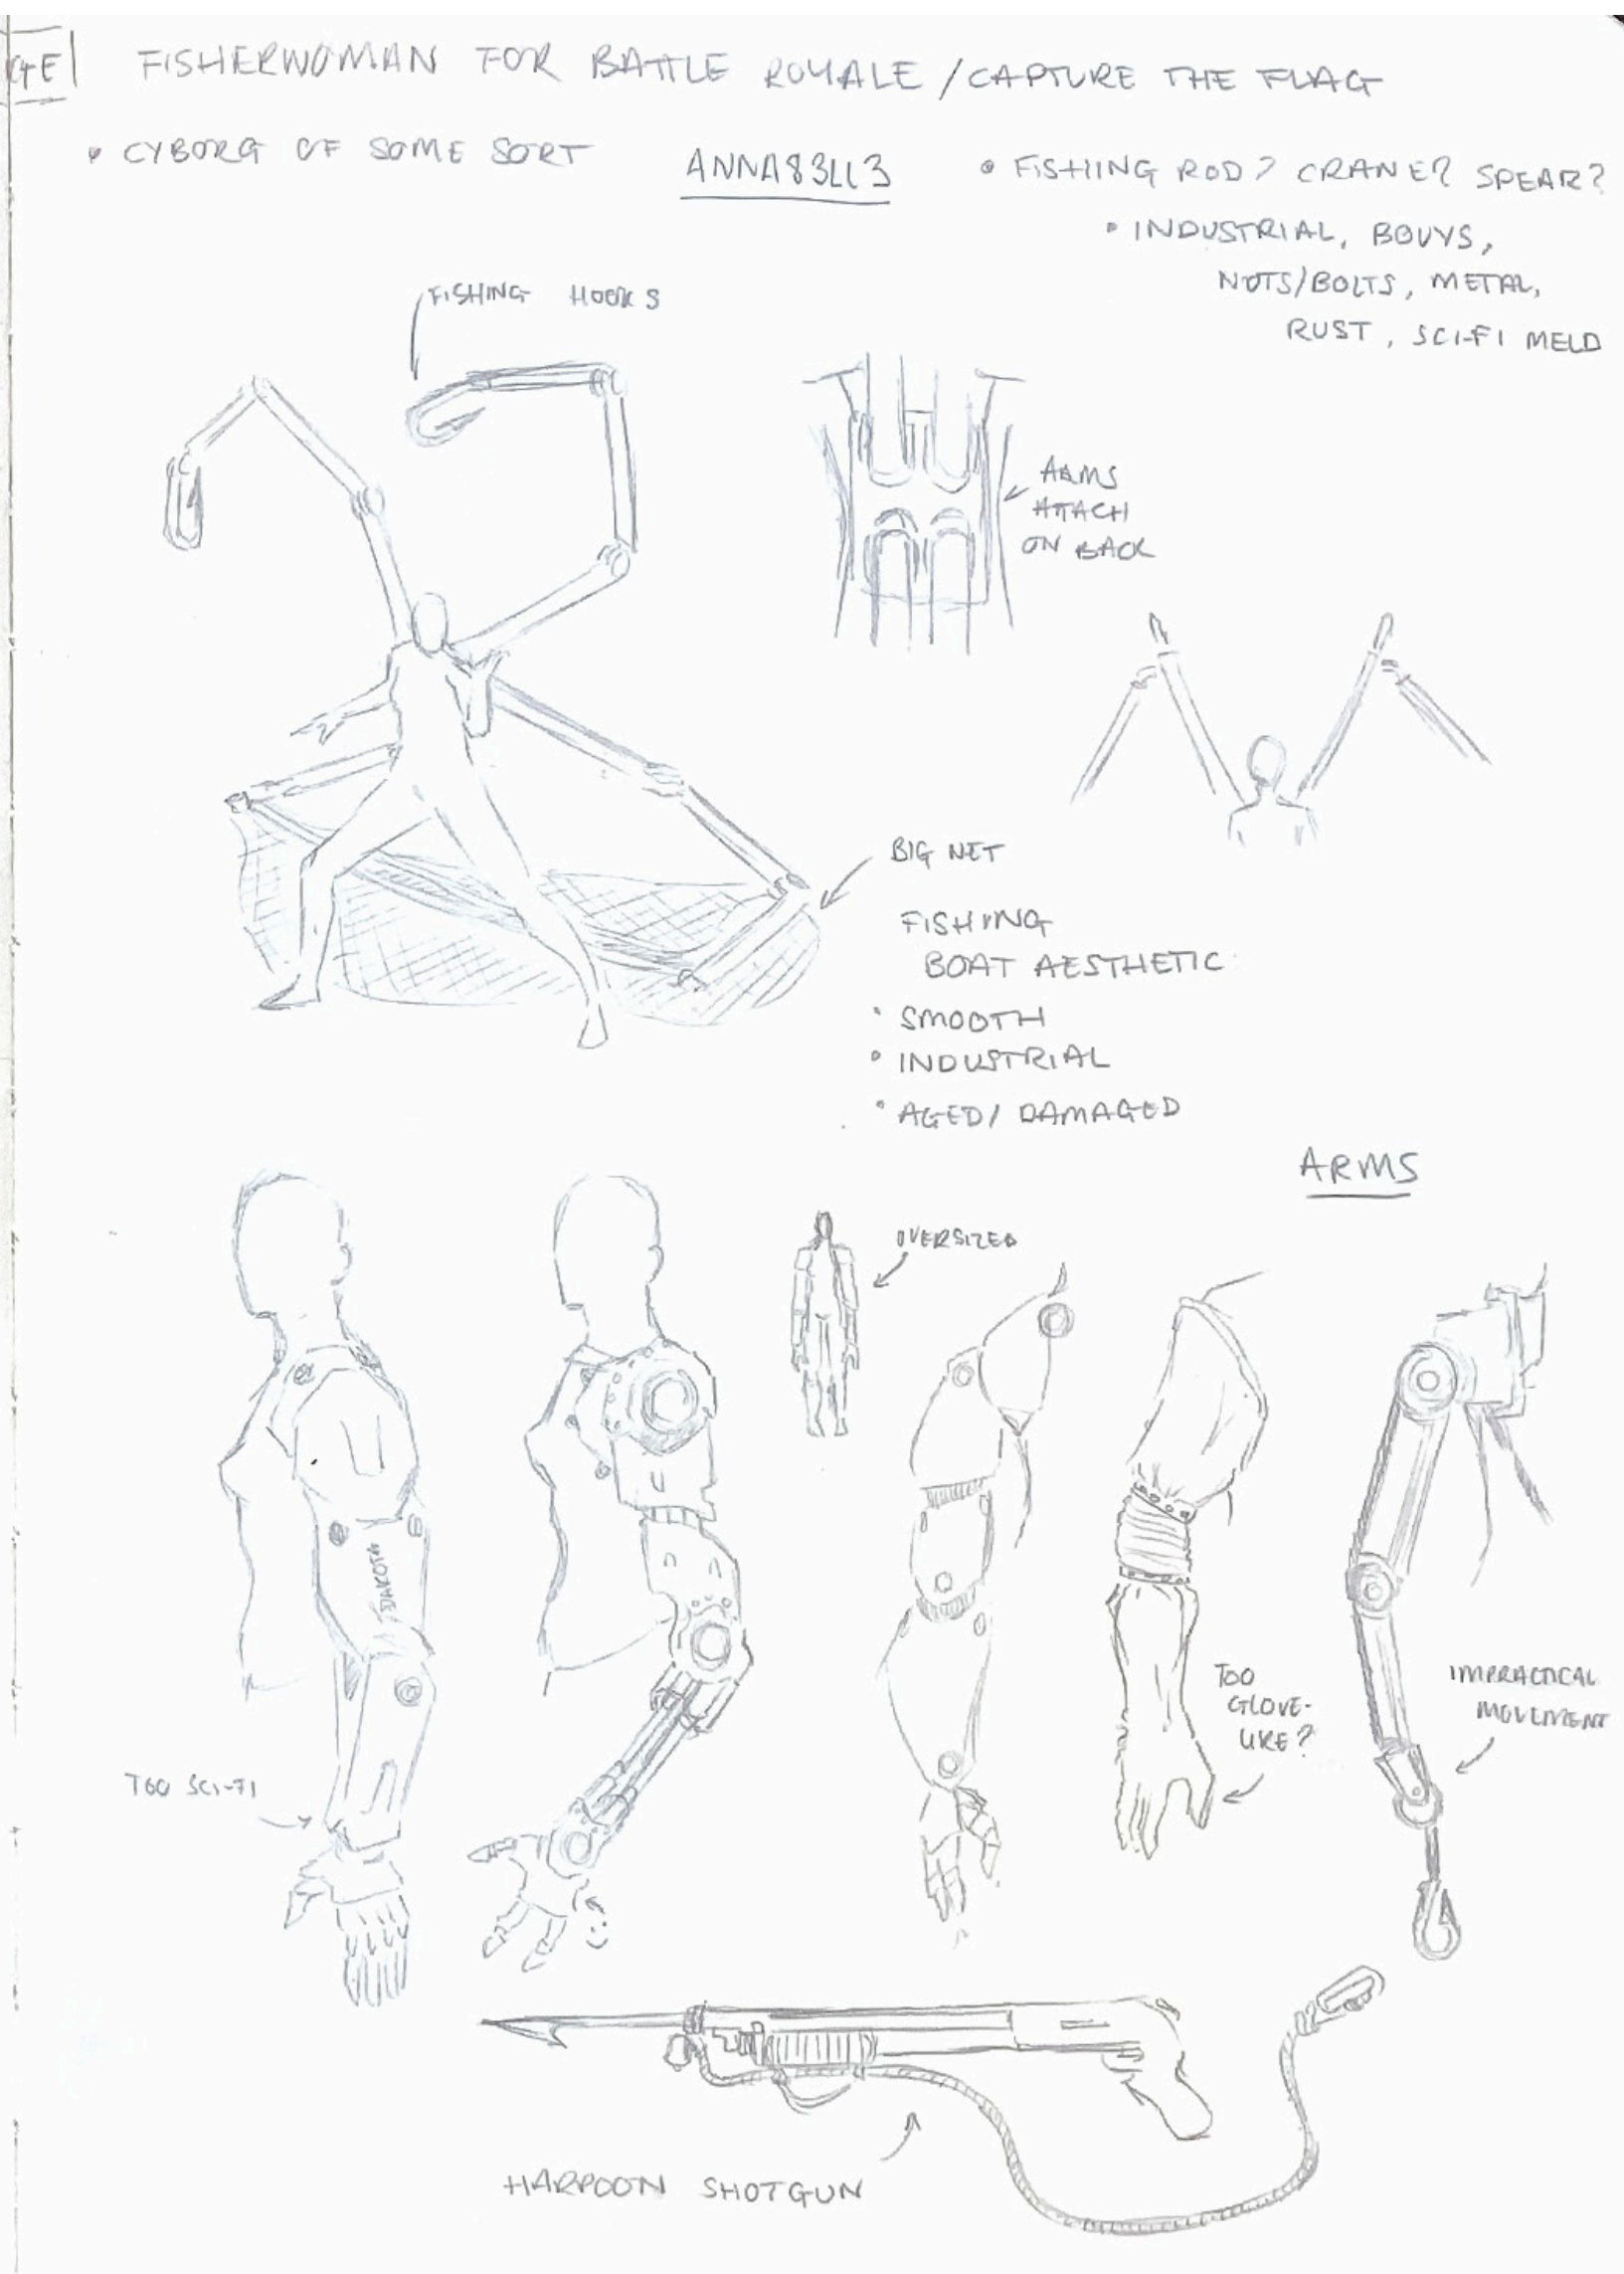

These are the initial sketches for the character of Anna83ll3. I was exploring character aesthetic, as well as balance, style and weaponry