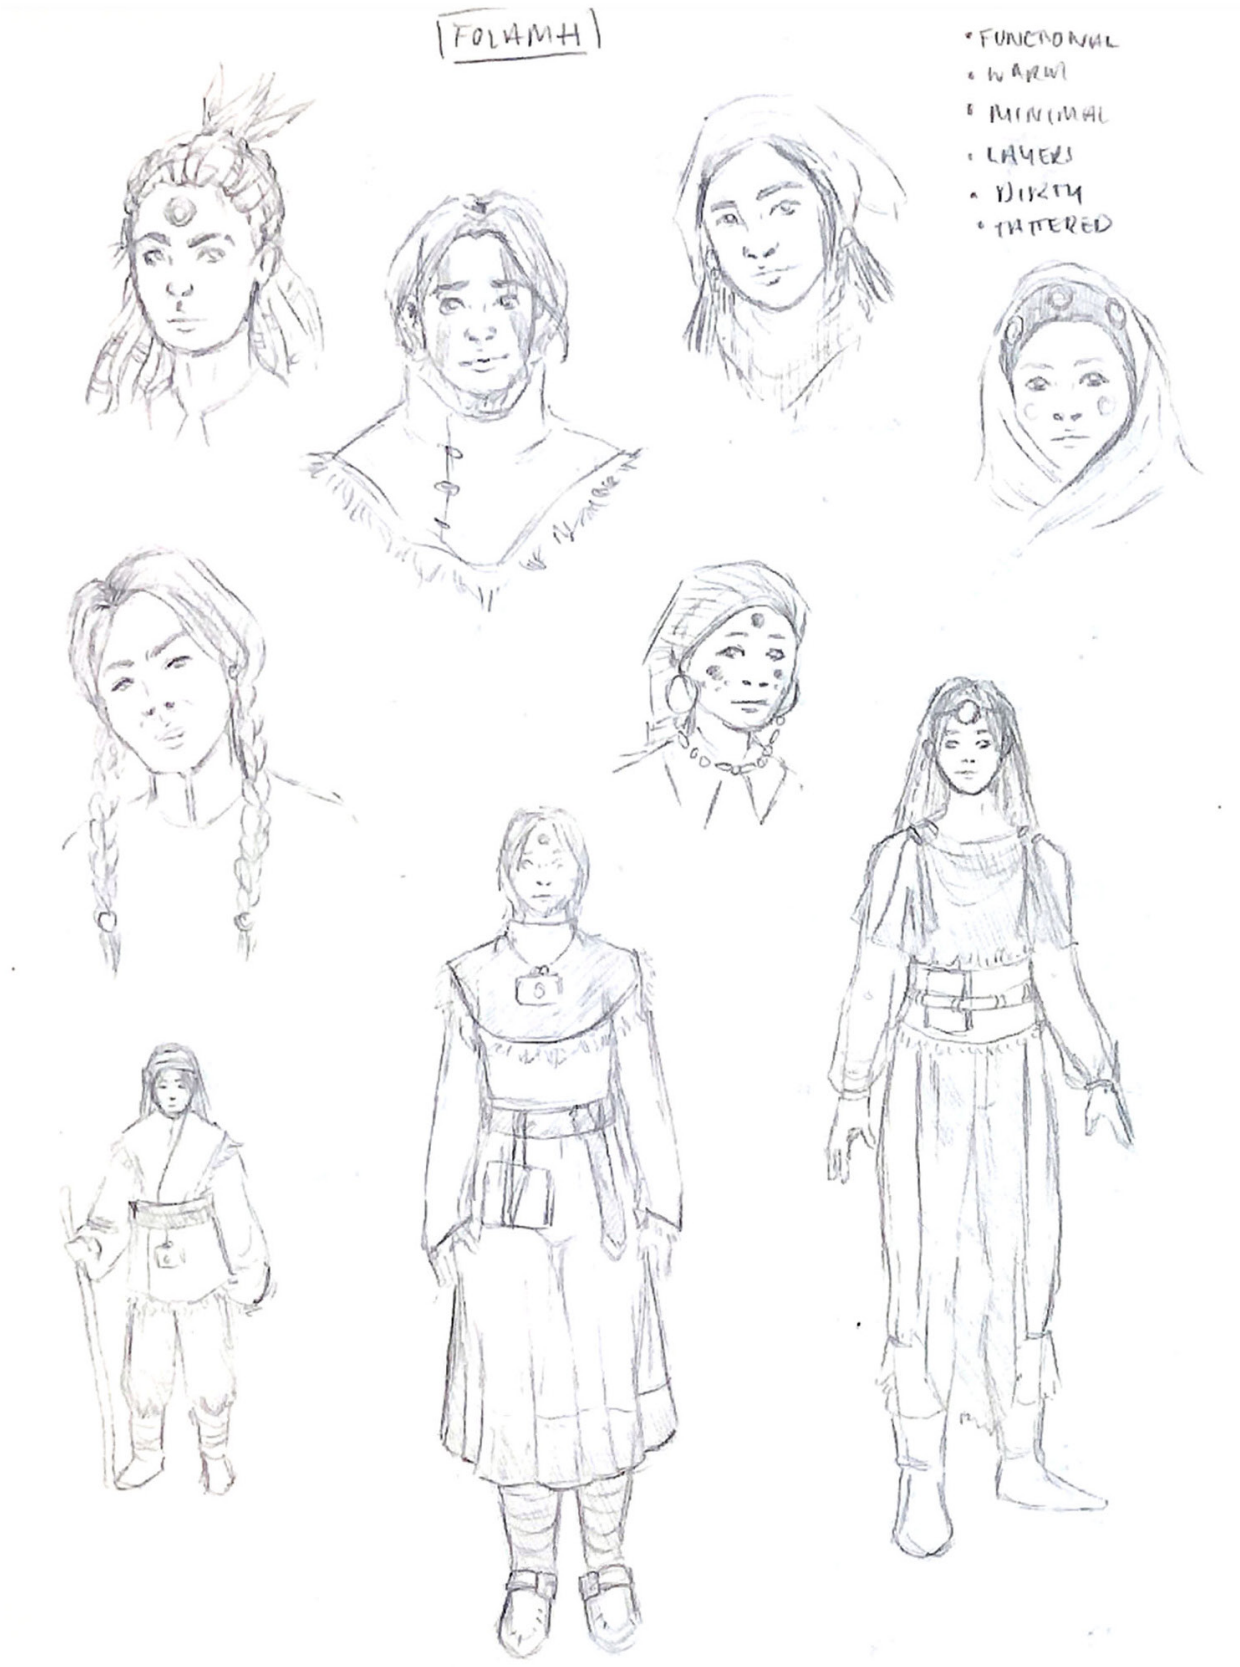

A digital illustration of a female elf with a tree-like headpiece, set against a dark green forest background. The elf has pale, textured skin, large pointed ears, and intense red eyes. Her headpiece is a complex structure of gnarled tree branches, adorned with vibrant pink and blue flowers, and several glowing golden mushrooms. She is shown from the chest up, with her hands clasped near her chin. The background is a dark, moody forest scene with soft green foliage.

# AMBER LAYTON

CONCEPT ARTIST / ILLUSTRATOR

## PORTFOLIO

Moccus is a warrior god. He is of tremendous stature, half-man, half-boar and has never lost in battle.

Folamh is the main character in UNWRITTEN. Cast out from her tribe, Folamh must seek enlightenment from the gods in order to return. Her journey is treacherous and fraught with danger. She notes all her experiences documented in a diary that slots into her belt.

Active Crime Scene is the opening level for the game 'The Sacrifice'. In this level the player must traverse and eclectic mansion, collecting clues about a sacrificial murder. The level is spread across three rooms; the library, the painting room, and the attic room.