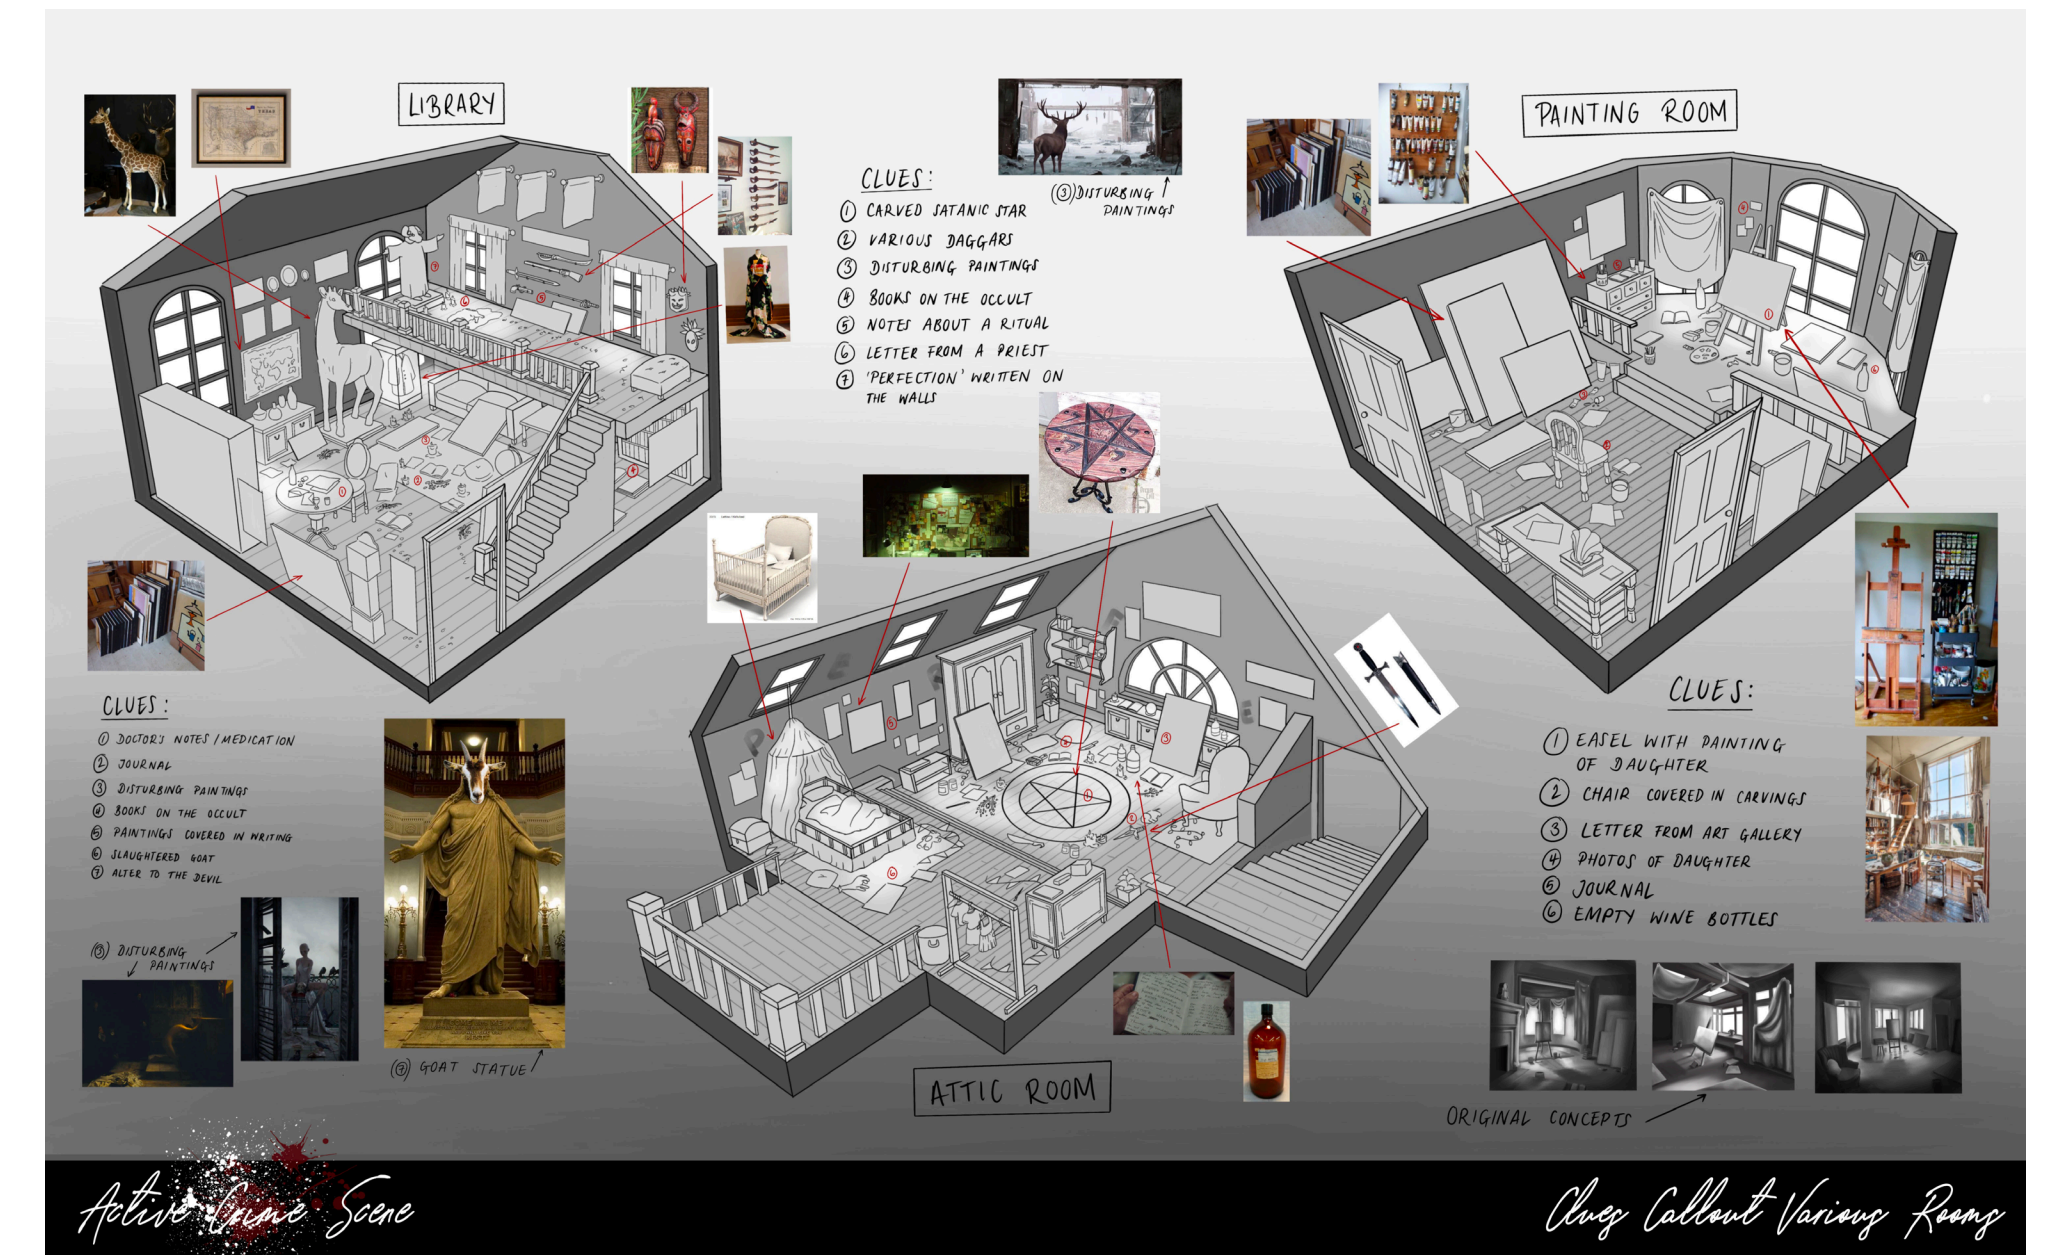

Active Crime Scene

Clue Callout Various Rooms