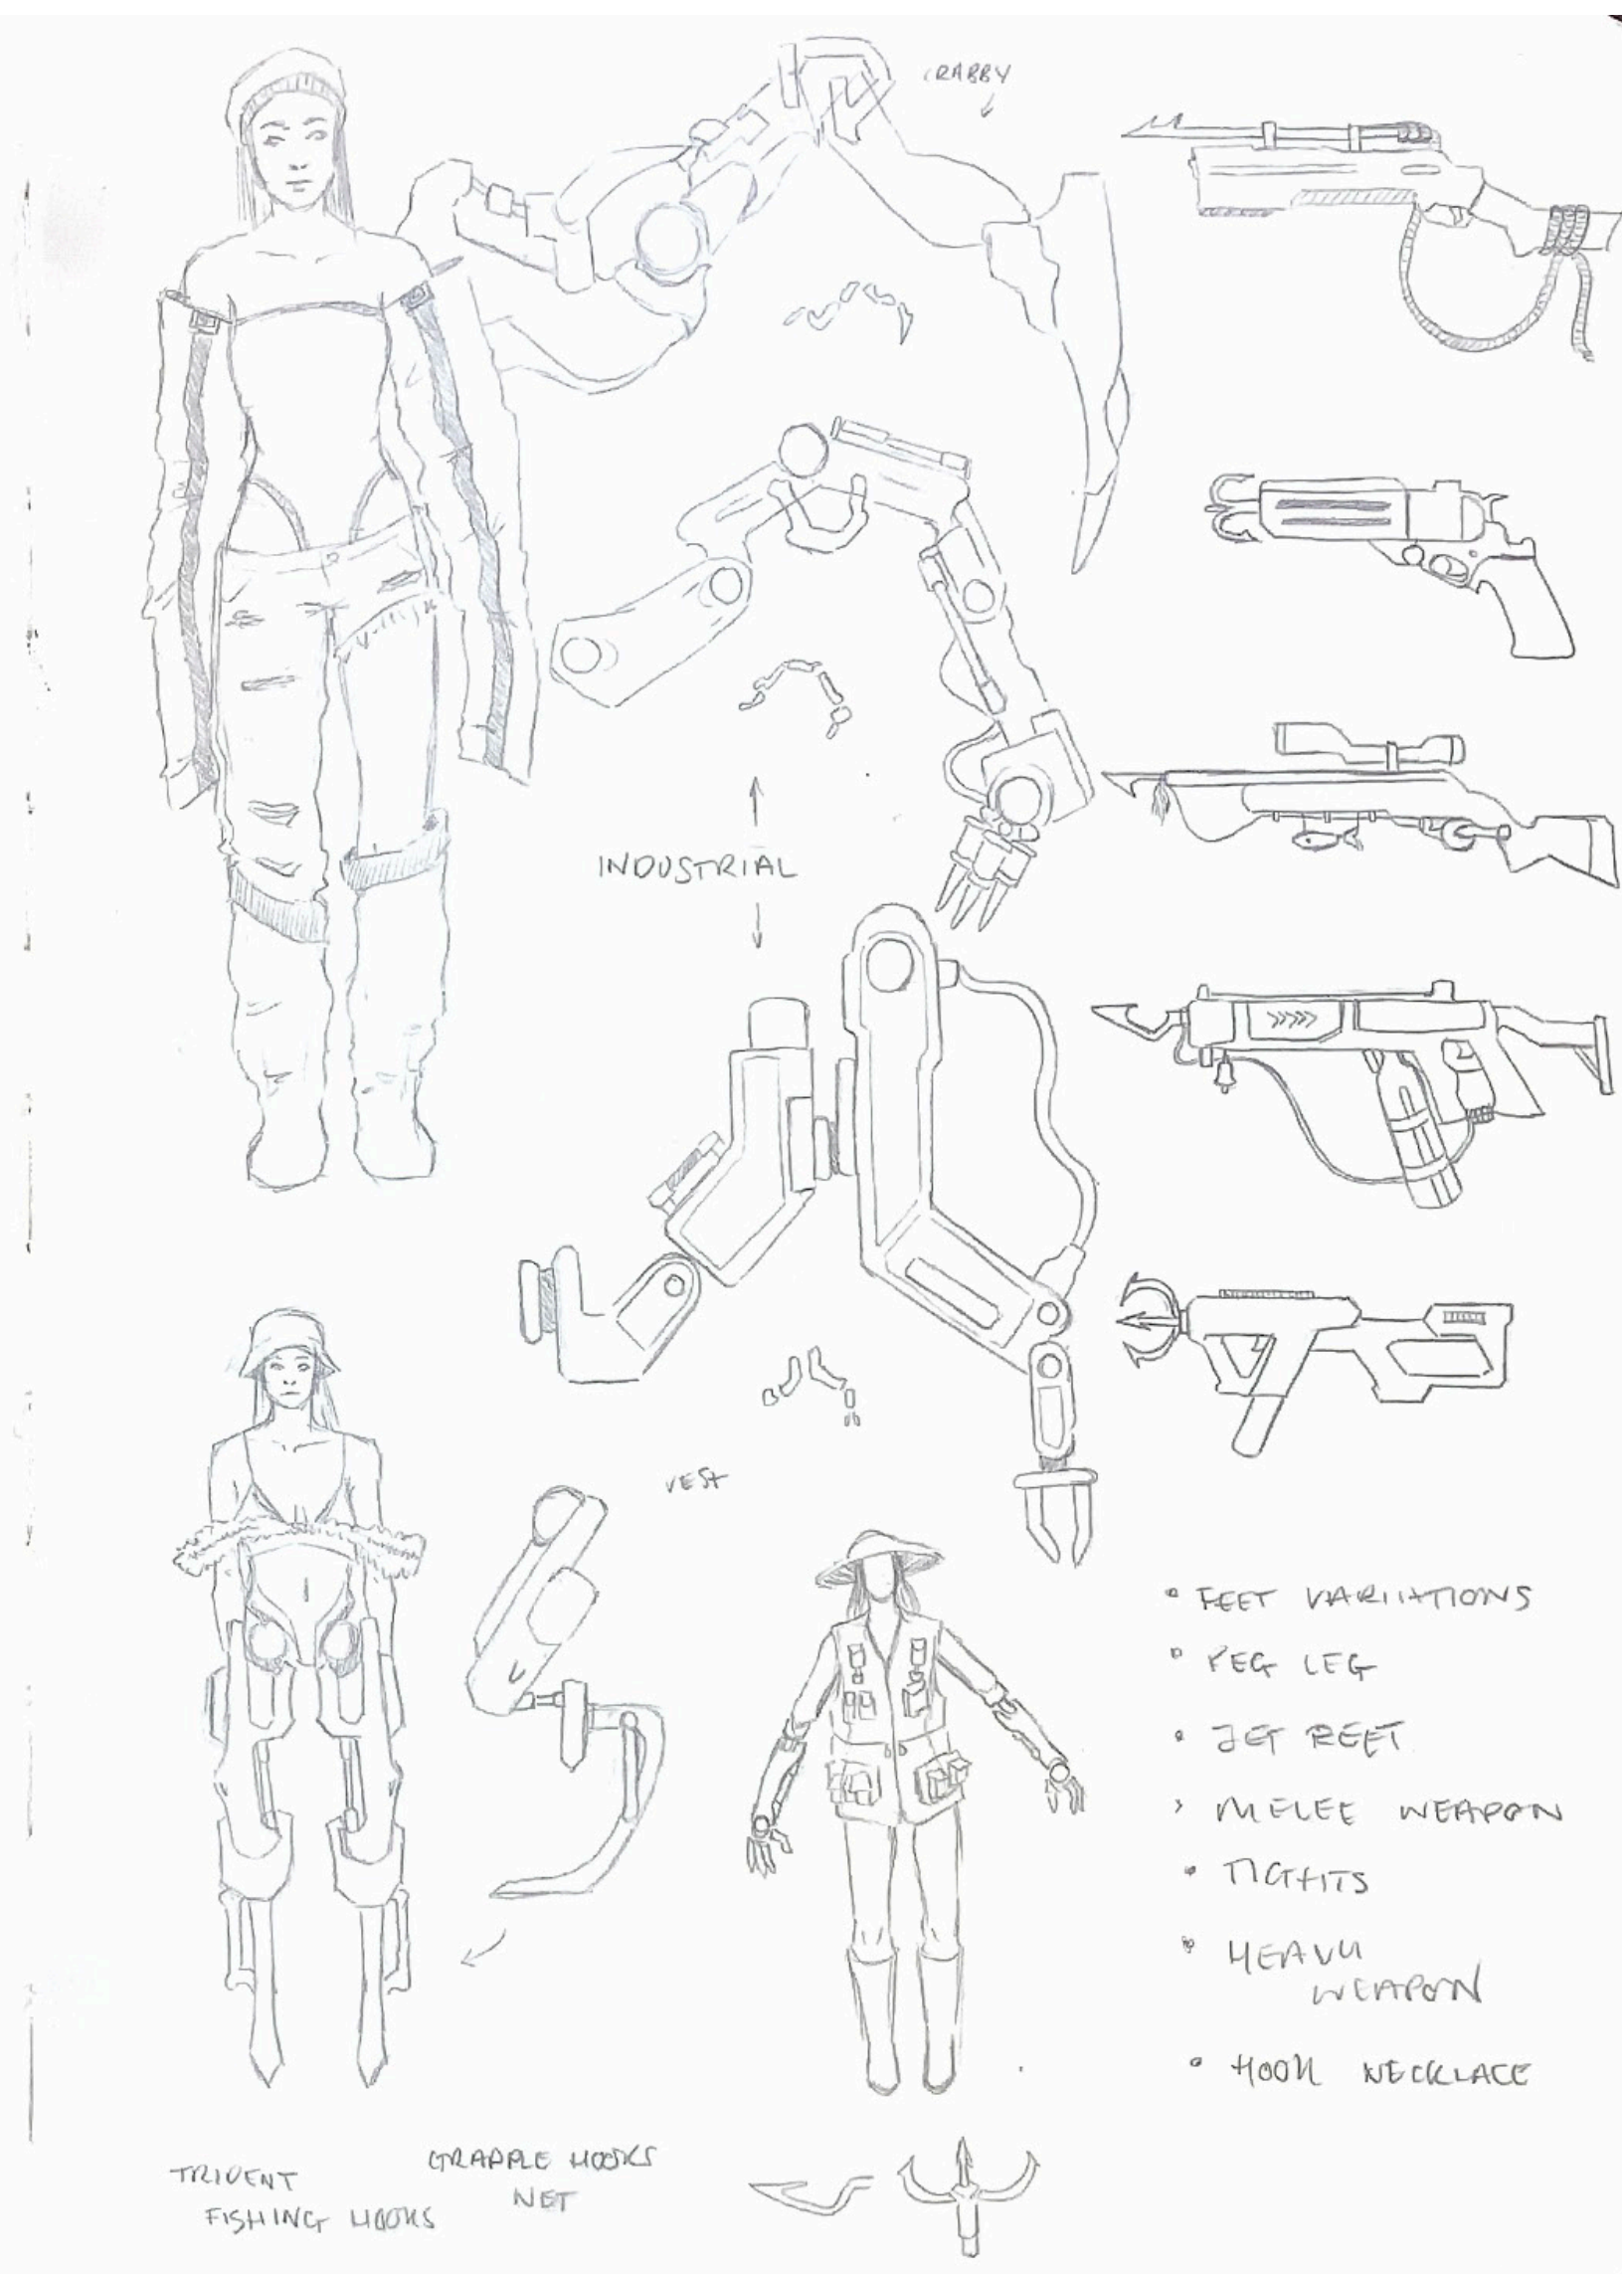

These are the initial sketches for the character of Anna83ll3. I was exploring character aesthetic, as well as balance, style and weaponry